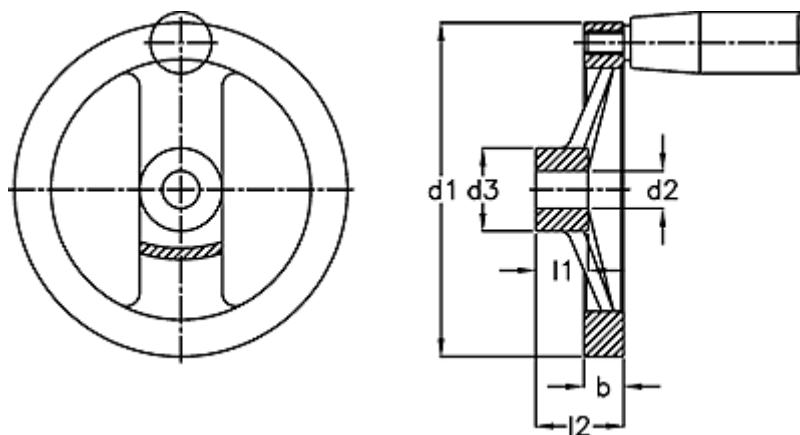

Data Sheet

Article number: 201173332
Description: E+G Handwheel
GN 324-200-B18-R

Measures

b	=	20.5
d1	=	200
d2 H7	=	18
d3	=	42
Handle	=	26
l1	=	24
l2	=	45